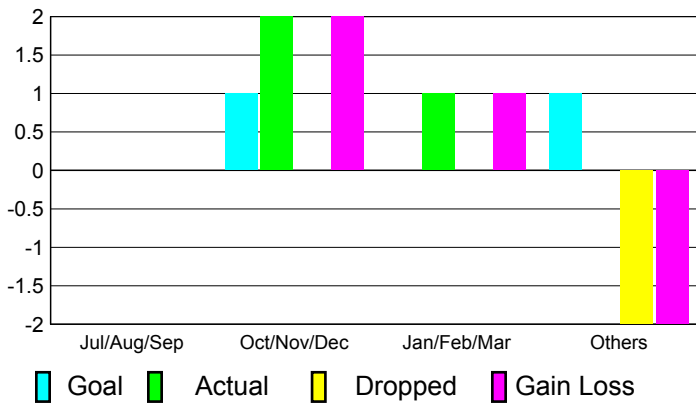

2010-2011 GMT Reports for District (or Undistricted) **District 334 A**

GMT: **Junichi Takata**

Location: **JAPAN**

GMT CA: **5**

CLUBS

Club Results
2010-2011

Clubs
2009-2010

Month	New Club Goal	Actual New Clubs	Actual Dropped Clubs	Gain/Loss of Clubs	Gain/Loss of Clubs
Jul/Aug/Sep	0	0	0	0	1
Oct/Nov/Dec	1	2	0	2	-1
Jan/Feb/Mar	0	1	0	1	0
Apr/May/June	1	0	-2	-2	1
Totals	2	3	-2	1	1

Club Results 2010-2011

Goal, New, Dropped, Gain/Loss

Comparison of Club Gain/Loss

Current Year Compared to the Previous Year

YTD Status Quo Clubs 2010-2011

Status Quo Clubs Compared to Status Quo Members

MEMBERSHIP