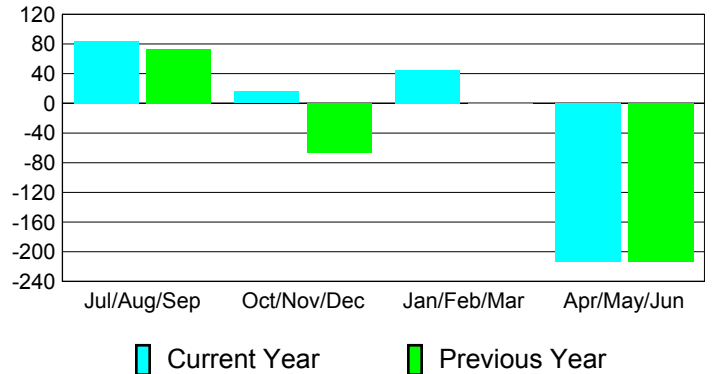

Membership Results
2010-2011

Membership
2009-2010

Month	Net Memb Goal	Actual New Memb	Actual Dropped Memb	Gain/Loss of Memb	Gain/Loss of Memb
Jul/Aug/Sep	110	152	-68	84	73
Oct/Nov/Dec	55	110	-94	16	-66
Jan/Feb/Mar	0	112	-67	45	-1
Apr/May/June	-65	87	-300	-213	-214
Totals	100	461	-529	-68	-208

Membership Results 2010-2011

Goal, New, Dropped, Gain/Loss

Comparison of Membership Gain/Loss

Current Year Compared to the Previous Year

Gender Comparison 2010-2011

Jul/Aug/Sep

Oct/Nov/Dec

Jan/Feb/Mar

Apr/May/June

Male

Female