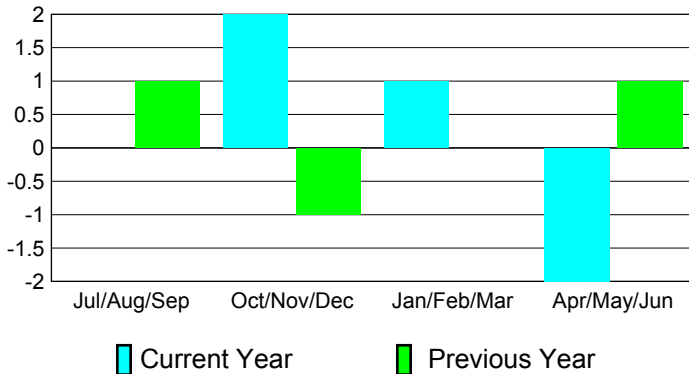

2010-2011 GMT Reports for District (or Undistricted) **District 334 A**

GMT: **Junichi Takata**

Location: **JAPAN**

GMT CA: **5**

CLUBS

Club Results
2010-2011

Clubs
2009-2010

Month	New Club Goal	Actual New Clubs	Actual Dropped Clubs	Gain/Loss of Clubs	Gain/Loss of Clubs
Jul/Aug/Sep	0	0	0	0	1
Oct/Nov/Dec	1	2	0	2	-1
Jan/Feb/Mar	0	1	0	1	0
Apr/May/June	1	0	-2	-2	1
Totals	2	3	-2	1	1

Club Results 2010-2011

Goal, New, Dropped, Gain/Loss

Comparison of Club Gain/Loss

Current Year Compared to the Previous Year

YTD Status Quo Clubs 2010-2011

Status Quo Clubs Compared to Status Quo Members

MEMBERSHIP