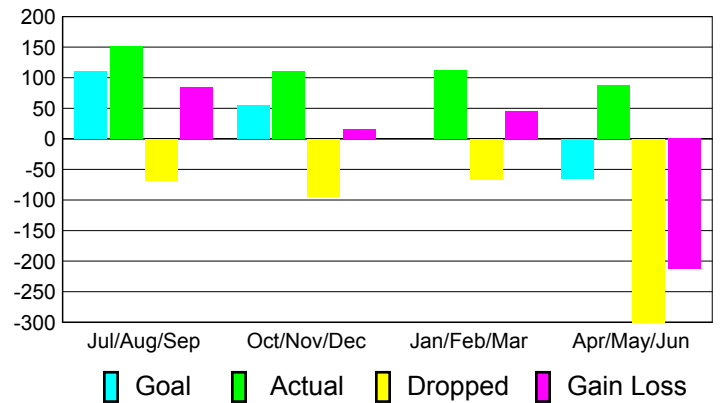

Membership Results 2010-2011

Goal, New, Dropped, Gain/Loss

Comparison of Membership Gain/Loss

Current Year Compared to the Previous Year